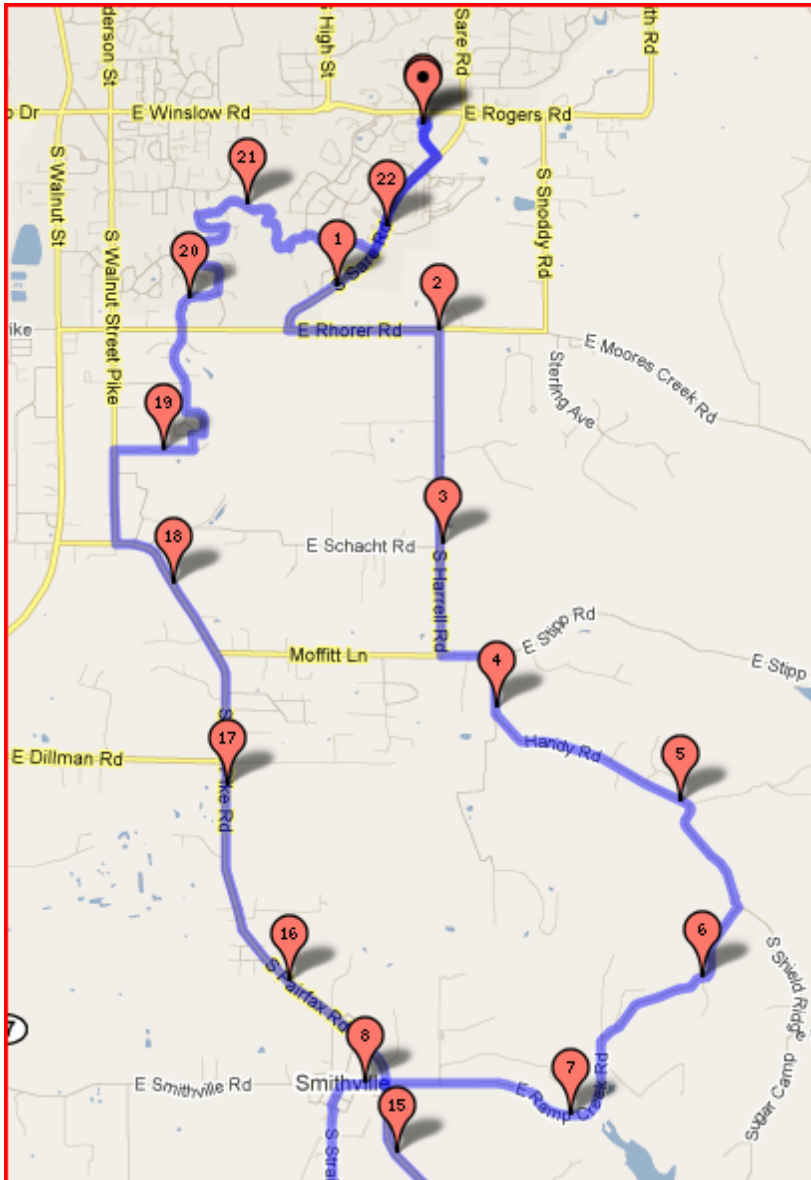

Circle South 22.5 miles <http://www.gmap-pedometer.com/?r=4030258>

Riders can turn right on Fairfax at mile 8
for a 15 mile ride.