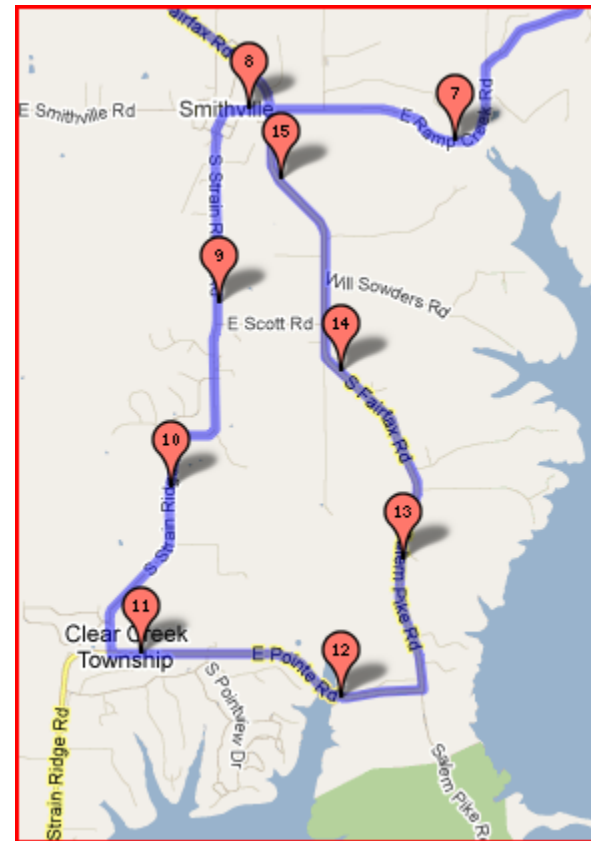

Circle South 22.5 miles <http://www.gmap-pedometer.com/?r=4030258>

Riders can turn right on Fairfax at mile 8
for a 15 mile ride.